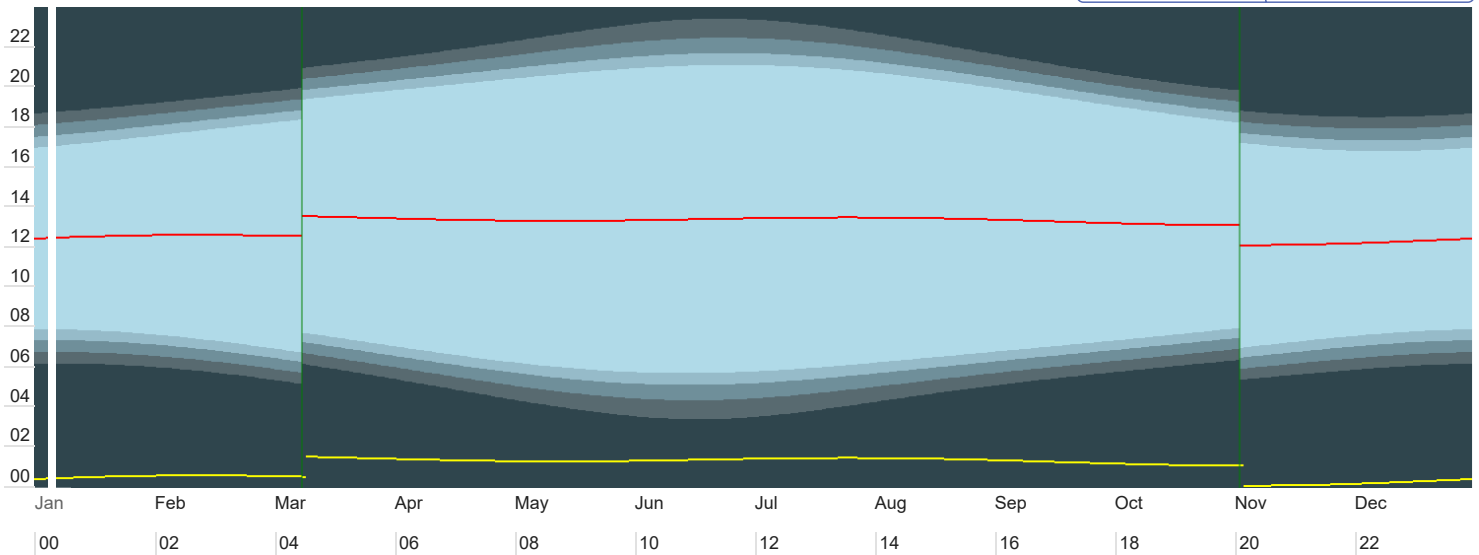

2019 Sun Graph for London

Rise/Set Times

Day/Night Length

Jan 5

Night:
12:00 am - 6:14 am
6:46 pm - 12:00 am
Total: 11:28

Astronomical Twilight:
6:14 am - 6:48 am
6:12 pm - 6:46 pm
Total: 01:09

Nautical Twilight:
6:48 am - 7:24 am
5:36 pm - 6:12 pm
Total: 01:11