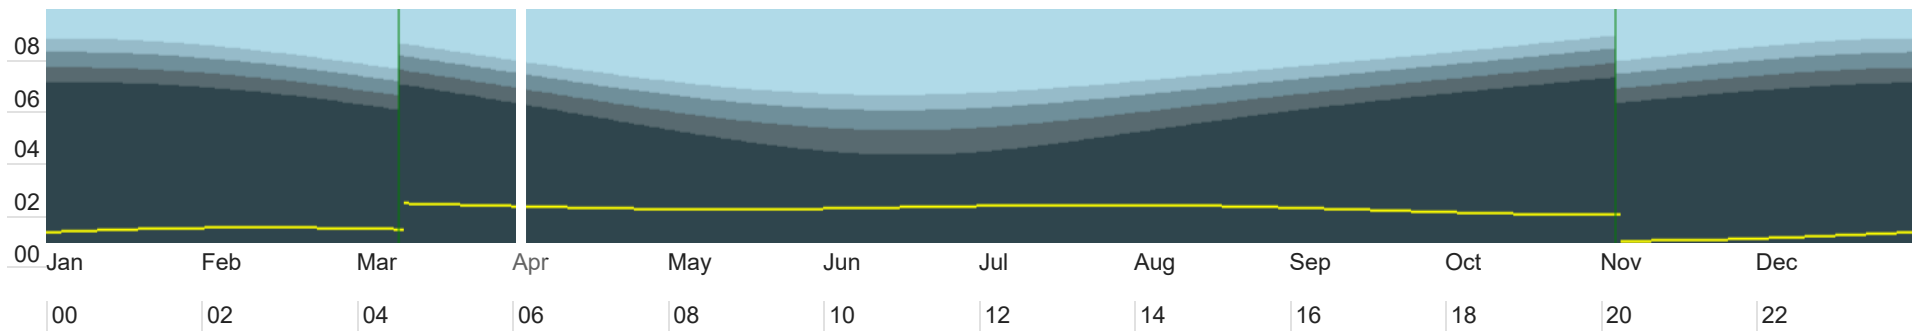

Apr
3

Night: 12:00 am - 5:25 am 9:32 pm - 12:00 am Total: 07:53	Astronomical Twilight: 5:25 am - 6:00 am 8:56 pm - 9:32 pm Total: 01:11	Nautical Twilight: 6:00 am - 6:34 am 8:22 pm - 8:56 pm Total: 01:08	Civil Twilight: 6:34 am - 7:03 am 7:53 pm - 8:22 pm Total: 00:58	Daylight: 7:03 am - 7:53 pm Total: 12:50	Solar Noon/Midnight: — 1:28 pm — 1:28 am

April 2018 — Sun in London

Month: Year:

2018	Sunrise/Sunset		Daylength		Astronomical Twilight		Nautical Twilight		Civil Twilight		Solar Noon	
	Sunrise	Sunset	Length	Difference	Start	End	Start	End	Start	End	Time	Mil. km
▼ 1	7:07 am →(83°)	7:51 pm ←(277°)	12:44:16	+2:54	5:29 am	9:29 pm	6:04 am	8:54 pm	6:38 am	8:20 pm	1:28 pm (51.7°)	149.497
▼ 2	7:05 am →(82°)	7:52 pm ←(278°)	12:47:10	+2:54	5:27 am	9:30 pm	6:02 am	8:55 pm	6:36 am	8:21 pm	1:28 pm (52.1°)	149.540
▼ 3	7:03 am →(82°)	7:53 pm ←(278°)	12:50:05	+2:54	5:25 am	9:32 pm	6:00 am	8:56 pm	6:34 am	8:22 pm	1:28 pm (52.5°)	149.583
▼ 4	7:01 am →(81°)	7:54 pm ←(279°)	12:52:58	+2:53	5:23 am	9:33 pm	5:58 am	8:57 pm	6:33 am	8:23 pm	1:27 pm (52.9°)	149.627
▼ 5	7:00 am →(81°)	7:55 pm ←(279°)	12:55:52	+2:53	5:21 am	9:35 pm	5:56 am	8:59 pm	6:31 am	8:24 pm	1:27 pm (53.3°)	149.670
▼ 6	6:58 am →(80°)	7:57 pm ←(280°)	12:58:45	+2:52	5:19 am	9:36 pm	5:55 am	9:00 pm	6:29 am	8:26 pm	1:27 pm (53.6°)	149.714
▼ 7	6:56 am →(80°)	7:58 pm ←(281°)	13:01:37	+2:52	5:17 am	9:38 pm	5:53 am	9:01 pm	6:27 am	8:27 pm	1:27 pm (54.0°)	149.758
▼ 8	6:54 am →(79°)	7:59 pm ←(281°)	13:04:29	+2:52	5:14 am	9:39 pm	5:51 am	9:03 pm	6:25 am	8:28 pm	1:26 pm (54.4°)	149.801
▼ 9	6:53 am ↗(79°)	8:00 pm ↘(282°)	13:07:21	+2:51	5:12 am	9:41 pm	5:49 am	9:04 pm	6:24 am	8:29 pm	1:26 pm (54.8°)	149.845
▼ 10	6:51 am ↗(78°)	8:01 pm ↘(282°)	13:10:12	+2:51	5:10 am	9:42 pm	5:47 am	9:05 pm	6:22 am	8:30 pm	1:26 pm (55.1°)	149.889