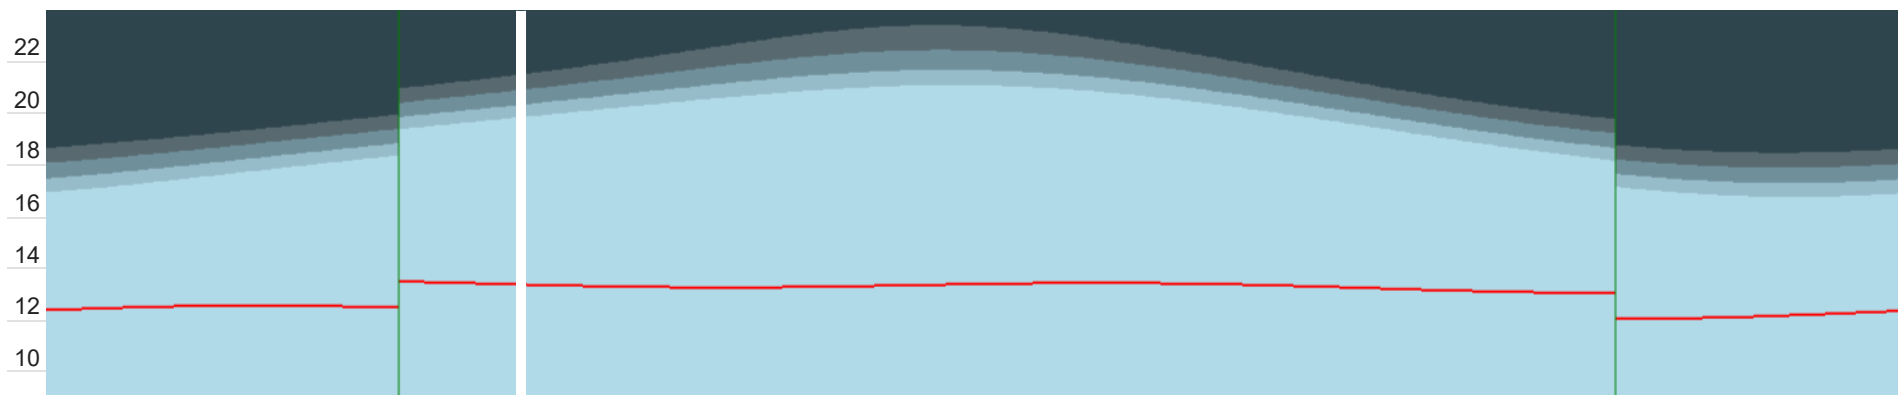

Yearly Sun Graph for London