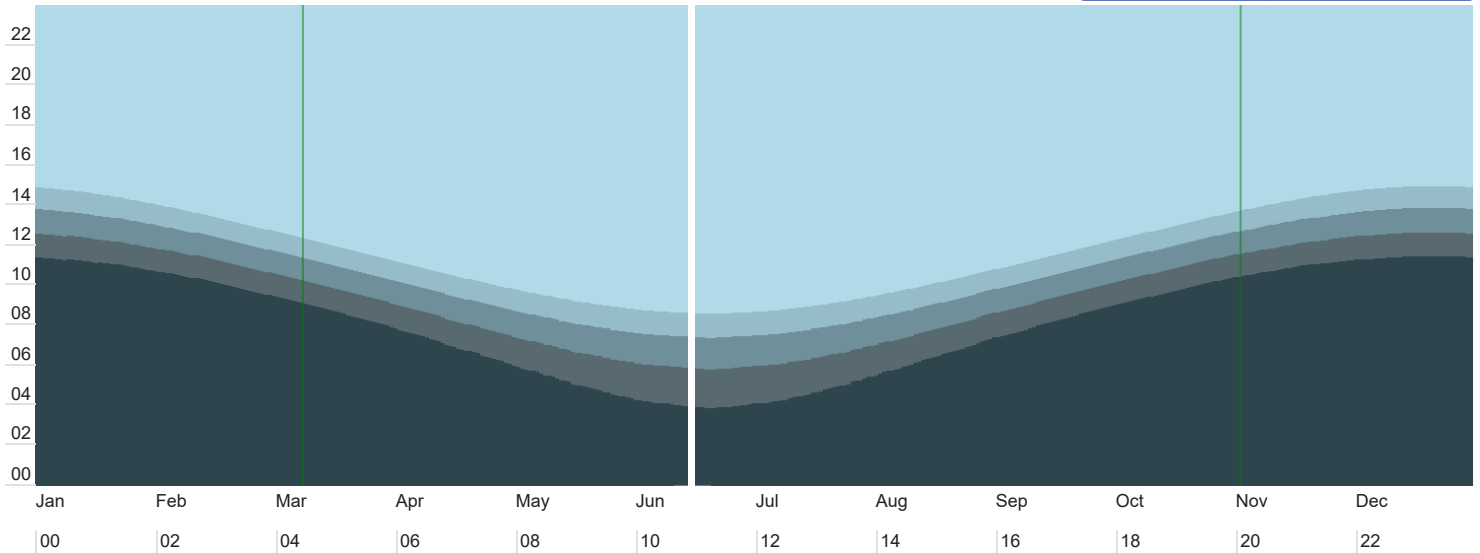

Day/Night Length

Jul 5

Night:
12:00 am - 3:36 am
11:21 pm - 12:00 am
Total: 04:15

Astronomical Twilight:
3:36 am - 4:31 am
10:26 pm - 11:21 pm
Total: 01:50

Nautical Twilight:
4:31 am - 5:17 am
9:41 pm - 10:26 pm
Total: 01:30