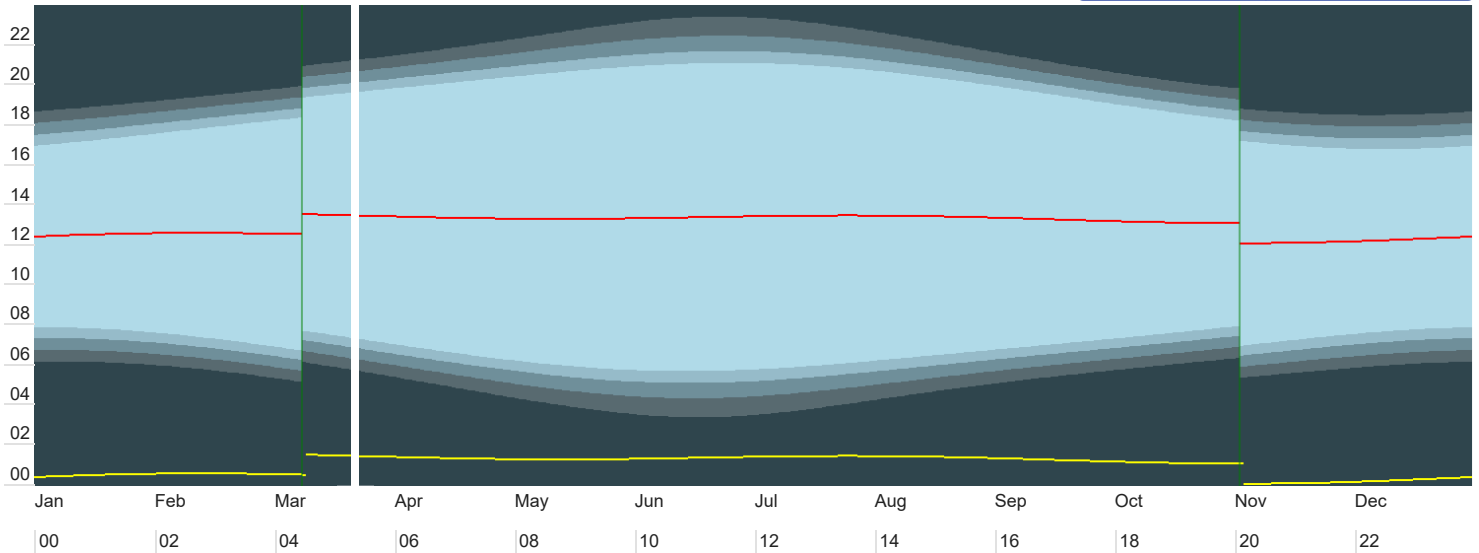

Next Solstice: Jun 21, 2019 11:54 am (Summer)
 Sunrise Today: 7:07 am →83° East
 Sunset Today: 7:51 pm ←277° West

Time/General Weather ▾ Time Zone DST Changes Sun & Moon ▾

Sun & Moon Today Sunrise & Sunset Moonrise & Moonset Moon Phases Eclipses Night Sky ^{Beta}

2019 Sun Graph for London

Rise/Set Times Day/Night Length

Apr 1

Night:
 12:00 am - 5:29 am
 9:29 pm - 12:00 am
Total: 08:01

Astronomical Twilight:
 5:29 am - 6:04 am
 8:53 pm - 9:29 pm
Total: 01:11

Nautical Twilight:
 6:04 am - 6:38 am
 8:19 pm - 8:53 pm
Total: 01:08