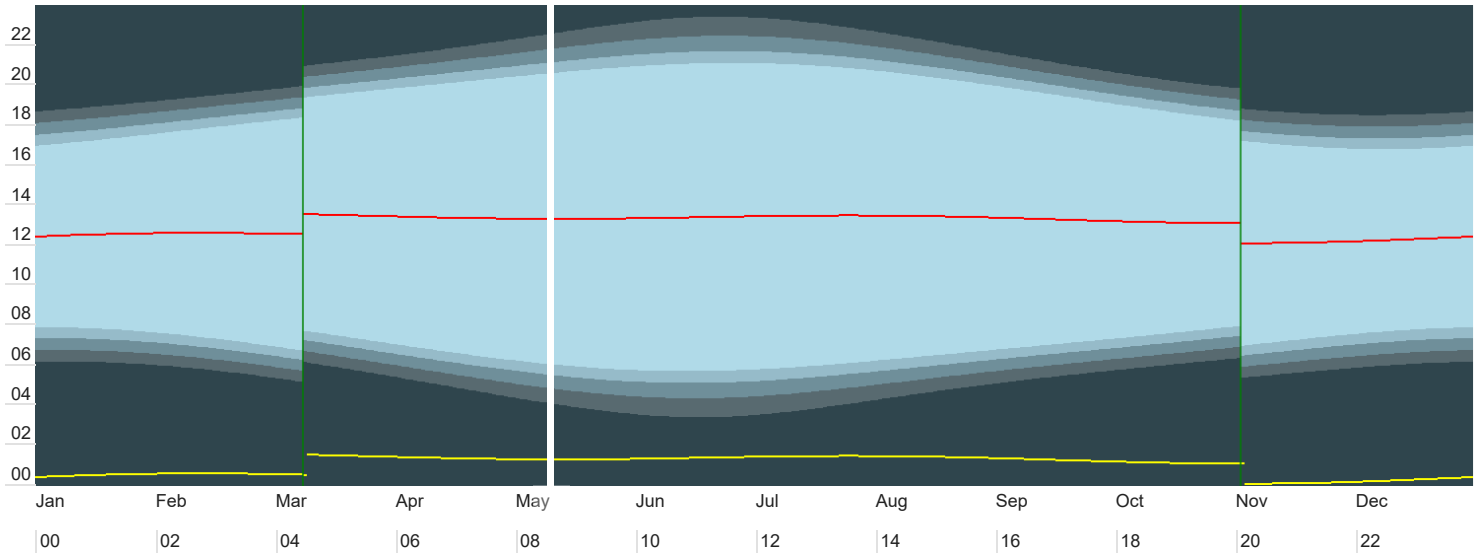

## Daylight

5:52 am – 8:52 pm  
14 hours, 59 minutes

Current Time: May 26, 2019 at 10:02:52 pm  
 Sun Direction: 313.47° NW↖  
 Sun Altitude: -11.15°  
 Sun Distance: 151.561 million km  
 Next Solstice: Jun 21, 2019 11:54 am (Summer)  
 Sunrise Today: 5:52 am ↗60° Northeast  
 Sunset Today: 8:52 pm ↖301° Northwest

## 2019 Sun Graph for London

Rise/Set Times Day/Night Length <sup>Advertising</sup>

May 26

12:00 am - 3:44 am  
11:00 pm - 12:00 am  
Total: 04:44

3:44 am - 4:35 am  
10:09 pm - 11:00 pm  
Total: 01:42

4:35 am - 5:18 am  
9:26 pm - 10:09 pm  
Total: 01:26

\* All times are local time for London. Time is adjusted for DST when applicable. They take into account refraction. Dates are based on the Gregorian calendar.

[June Solstice \(Summer Solstice\)](#) is on Friday, June 21, 2019 at 11:54 am in London. In terms of daylight, this day is 6 hours, 21 minutes longer than on December Solstice. In most locations north of Equator, the longest day of the year is around this date.