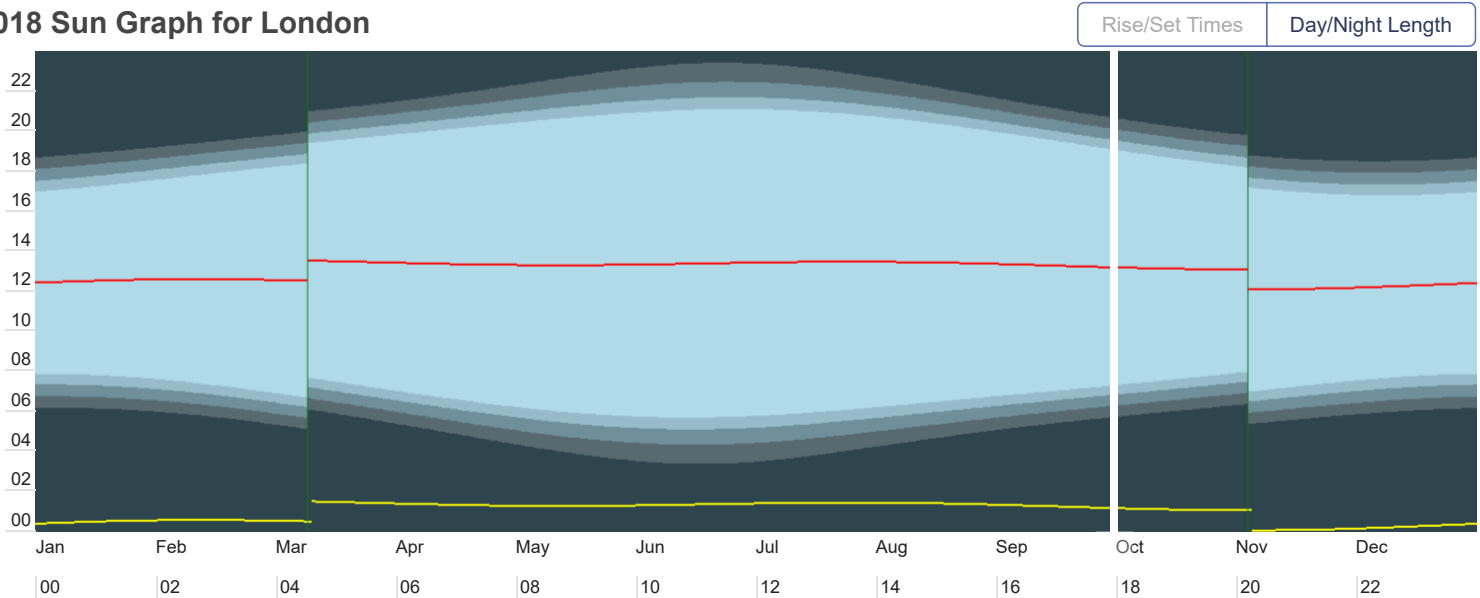

## Daylight

7:59 am – 6:17 pm  
10 hours, 17 minutes

Current Time: Nov 1, 2018 at 12:30:03 pm  
 Sun Direction: 169.03° S ↓  
 Sun Altitude: 31.81°  
 Sun Distance: 148.471 million km

Next Solstice: Dec 21, 2018 5:22 pm (Winter)  
 Sunrise Today: 7:59 am ↘ 109° East  
 Sunset Today: 6:17 pm ↙ 251° West

## 2018 Sun Graph for London

Nov 1

**Night:**  
12:00 am - 6:23 am  
7:53 pm - 12:00 am  
**Total: 10:30**

**Astronomical Twilight:**  
6:23 am - 6:56 am  
7:20 pm - 7:53 pm  
**Total: 01:06**

**Nautical Twilight:**  
6:56 am - 7:29 am  
6:46 pm - 7:20 pm  
**Total: 01:07**

**Civil Twilight:**  
7:29 am - 7:59 am  
6:17 pm - 6:46 pm  
**Total: 00:59**

**Daylight:**  
7:59 am - 6:17 pm  
**Total: 10:18**

**Solar Noon/Midnight:**  
— 1:08 pm  
— 1:08 am

2018	Sunrise/Sunset		Daylength		Astronomical Twilight		Nautical Twilight		Civil Twilight		Solar Noon	
	Nov	Sunrise	Sunset	Length	Difference	Start	End	Start	End	Start	End	Time
▼ 1	7:59 am ↘(109°)	6:17 pm ↙(251°)	10:17:31	-2:35	6:23 am	7:53 pm	6:56 am	7:20 pm	7:29 am	6:46 pm	1:08 pm (32.5°)	148.470
▼ 2	8:00 am ↘(110°)	6:15 pm ↙(250°)	10:14:57	-2:34	6:24 am	7:51 pm	6:57 am	7:18 pm	7:31 am	6:45 pm	1:08 pm (32.2°)	148.432
▼ 3	8:02 am ↘(110°)	6:14 pm ↙(250°)	10:12:24	-2:32	6:25 am	7:50 pm	6:58 am	7:17 pm	7:32 am	6:44 pm	1:08 pm (31.8°)	148.395